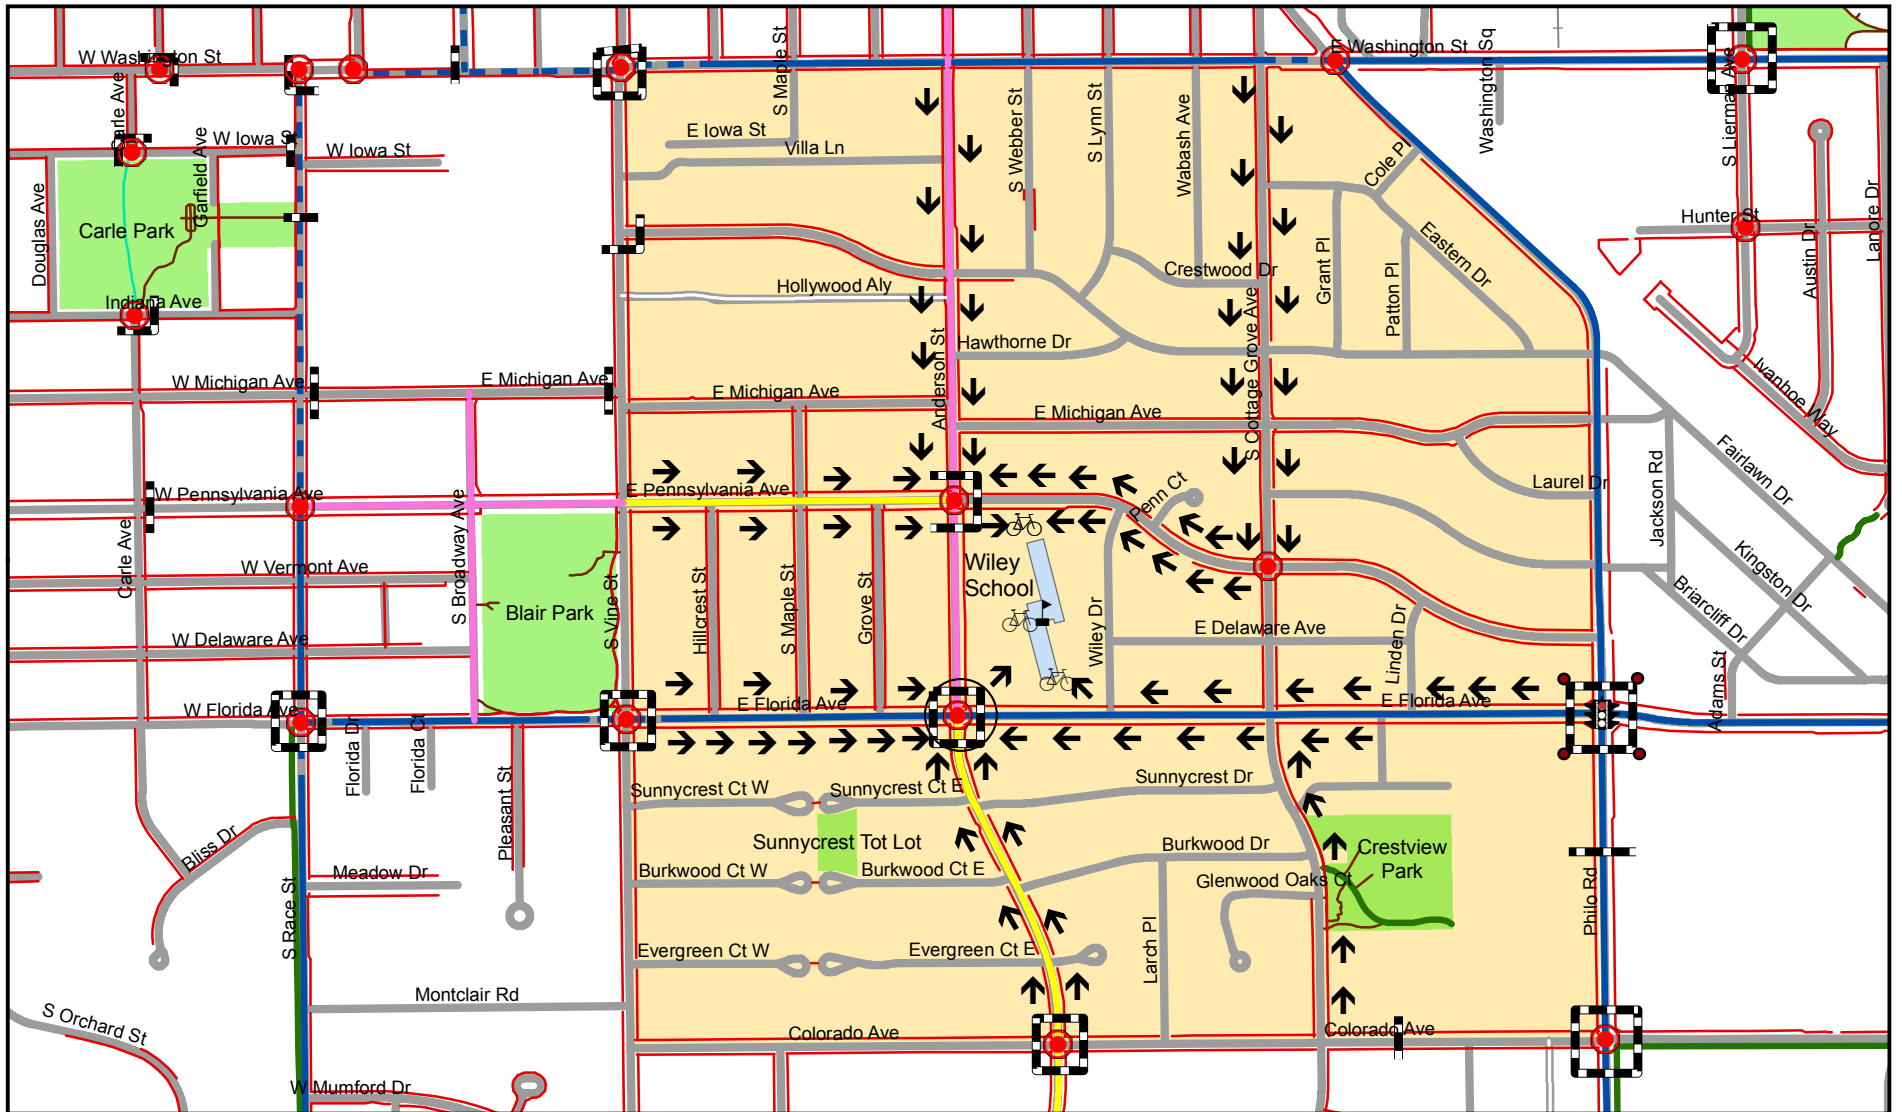

Safe Walking Route Maps 2017

Wiley School
 1602 South Anderson Street
 Urbana, IL 61801

- Legend**
- ↑ Safe Routes
 - 🚲 Bike Racks

- Sidewalks
- Streets
- Alleys
- Railroads
- Crossing Guards
- Bike Lanes
- Sharrows
- Bike Route
- Shared Bike/Parking Lanes
- Shared-Use Path
- Hard Surface
- Soft Surface

- Urbana Park District Paths**
- 🎵 Wiley Elementary School
 - 🏫 School Footprint
 - 🟡 School Walking Boundary
 - 🟢 Public Park
 - 🚦 Traffic Signal
 - 🔴 All-Way Stop
 - Pedestrian Pushbutton