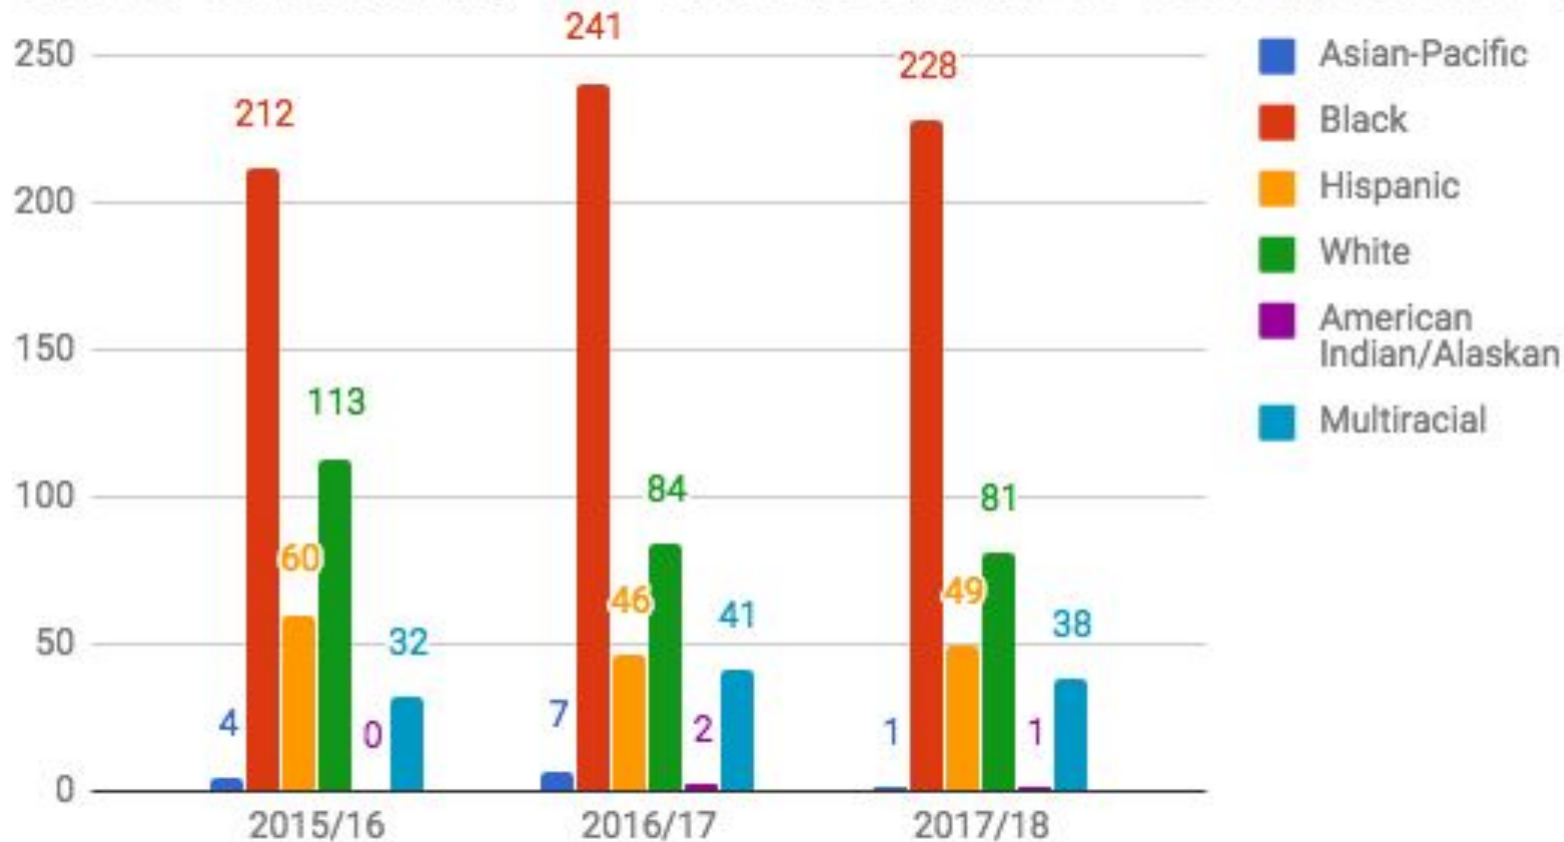

Secondary Discipline & Academic Data

— BOE Study Session —
April 3, 2018

UHS # Students w/ One or More Referrals Over the Last 3 Years

UHS # of Students with Out of School Suspension Over The Last 3 Years