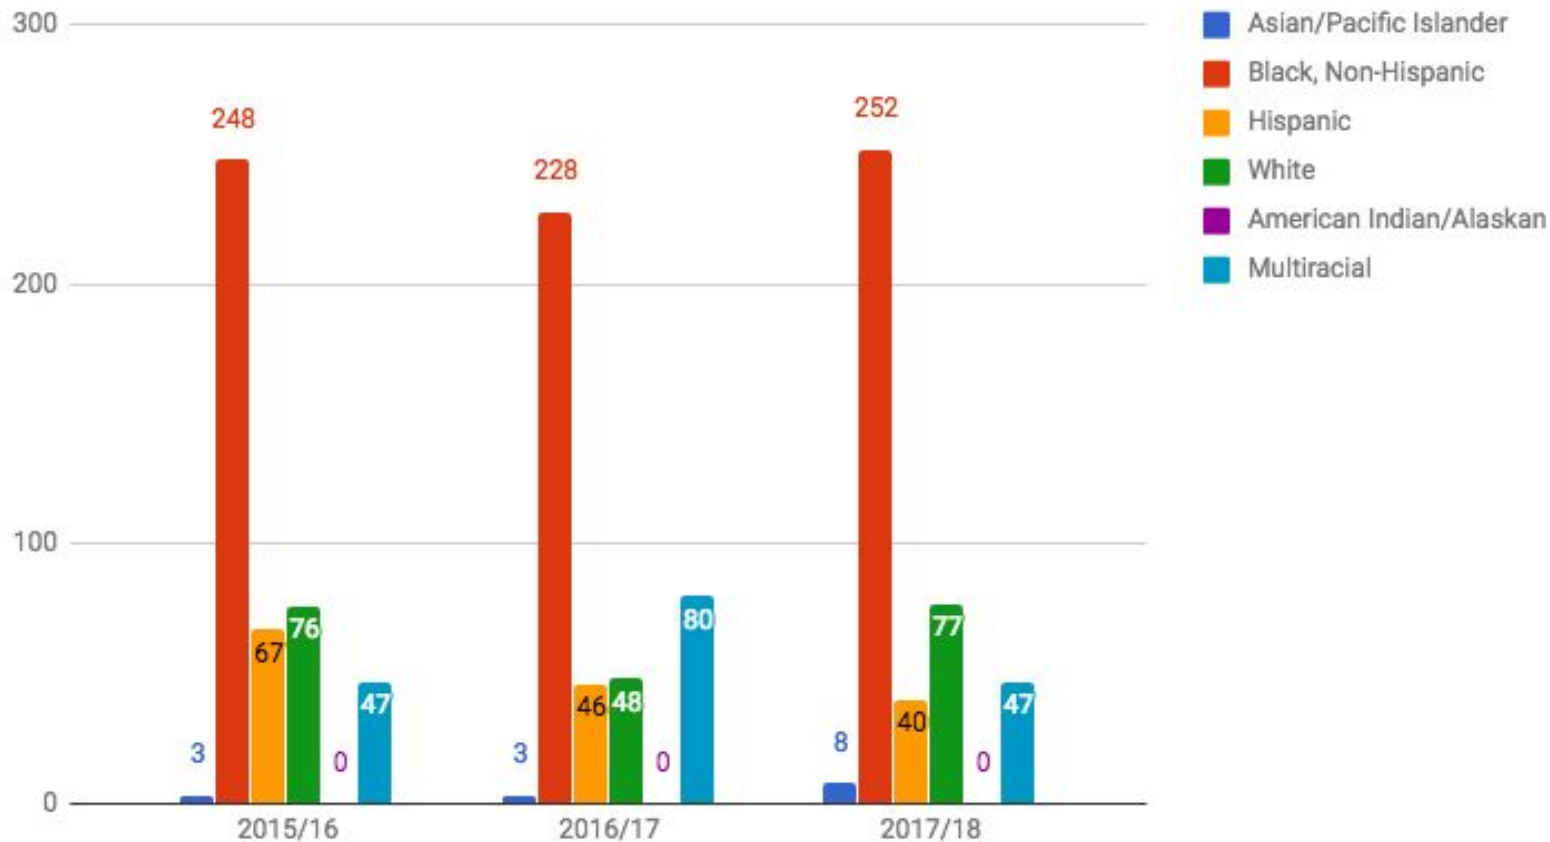

UMS # of Students with One or More Referrals Over Last 3 Years