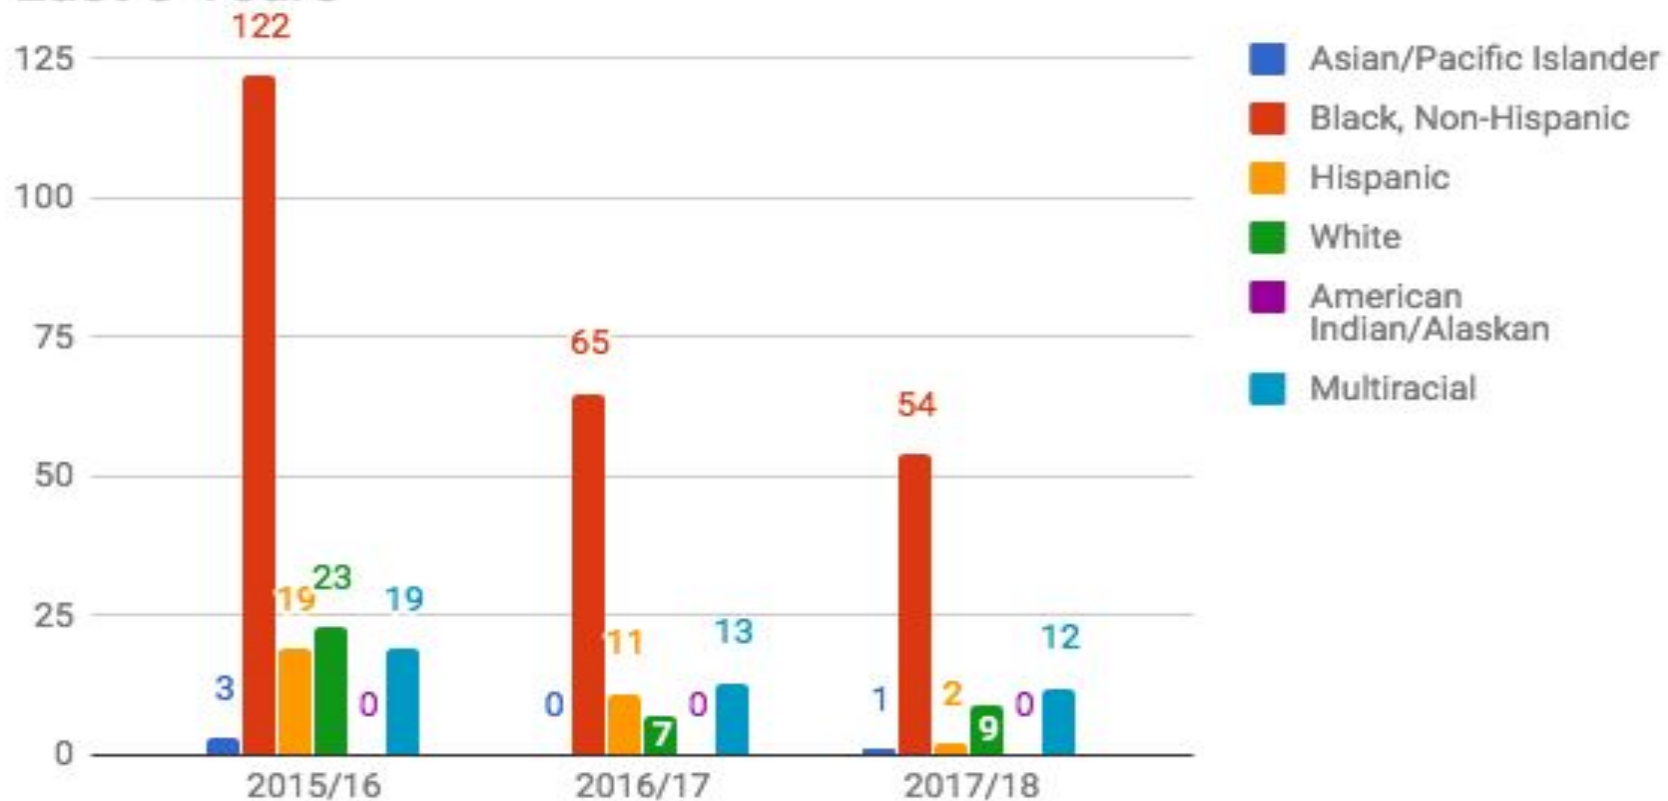

UMS # of Students with Out Of School Suspensions Over the Last 3 Years