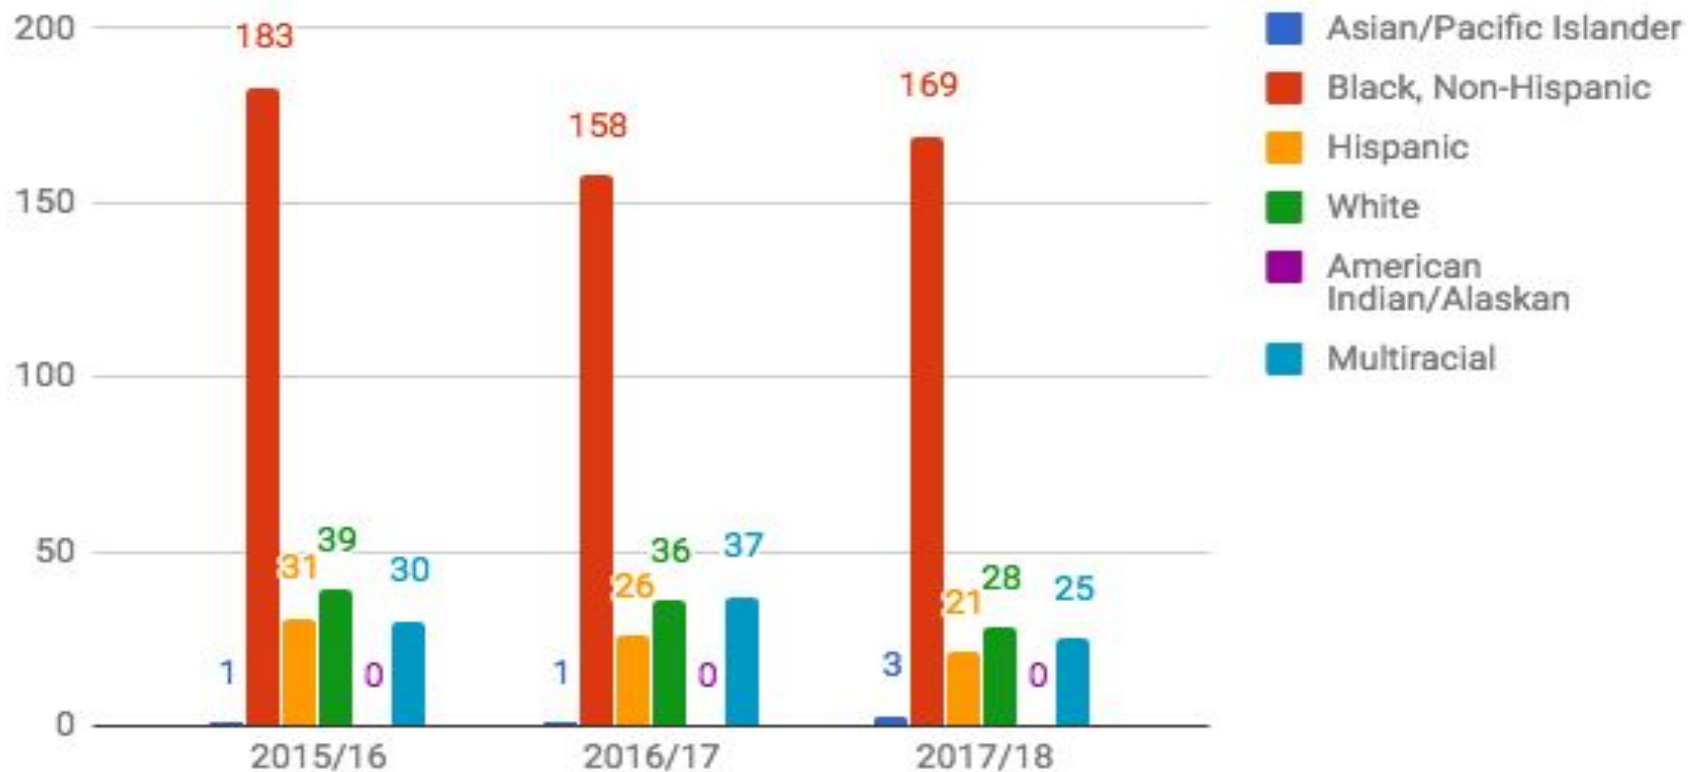

UMS # of Students with One or More Referrals Over Last 3 Years

UMS # of Students with Out Of School Suspensions Over the Last 3 Years

UMS OSS Disparity Ratios Black Students and White Students

UMS # of Students with In School Suspensions Over the Last 3 Years

UMS ISS Disparity Ratios Black Students and White Students