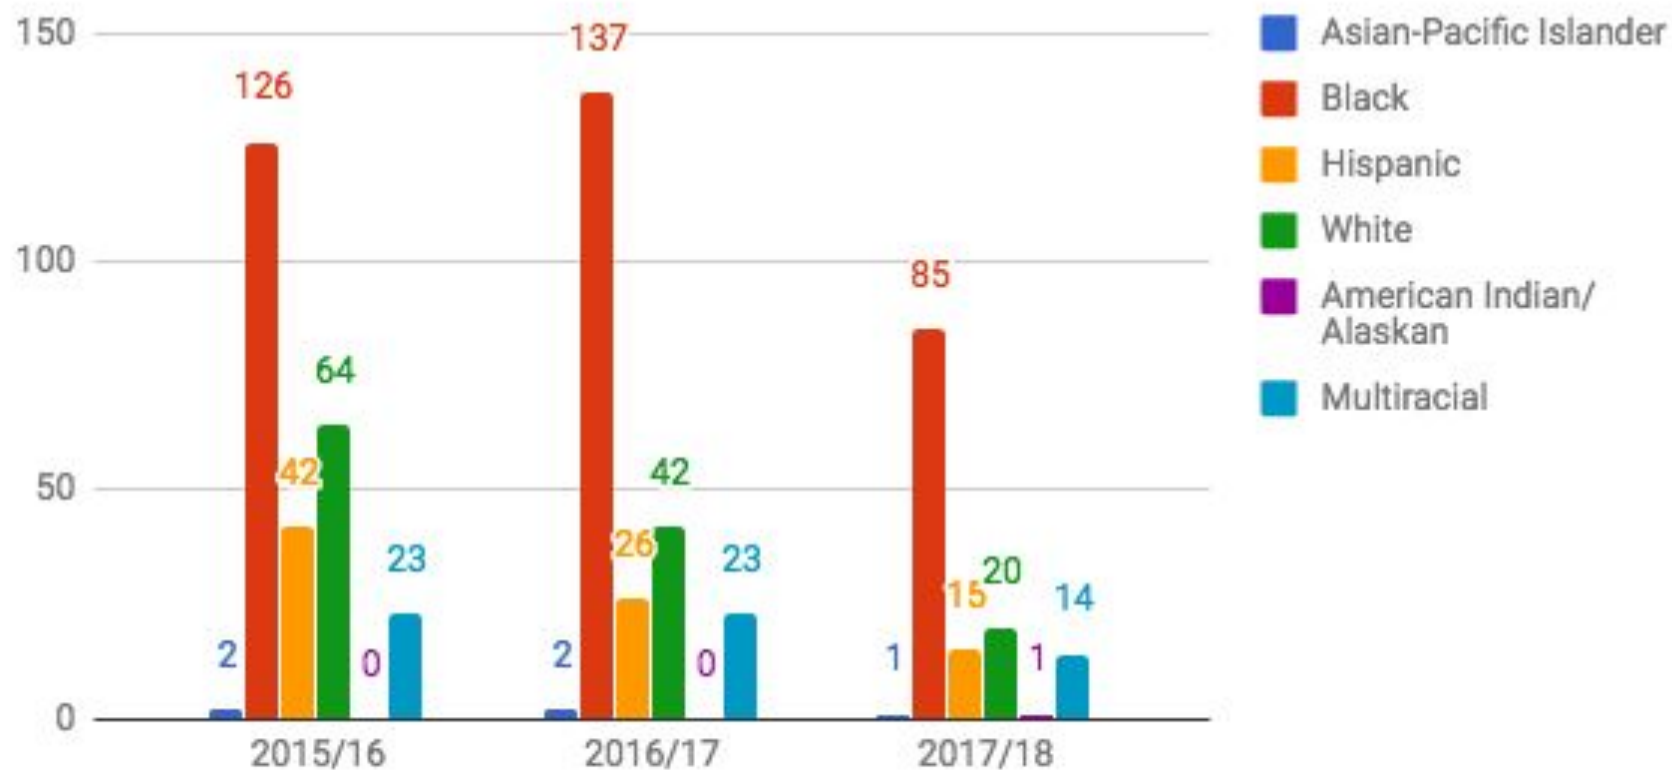

UHS # of Students with In School Suspension Over the Last 3 Years