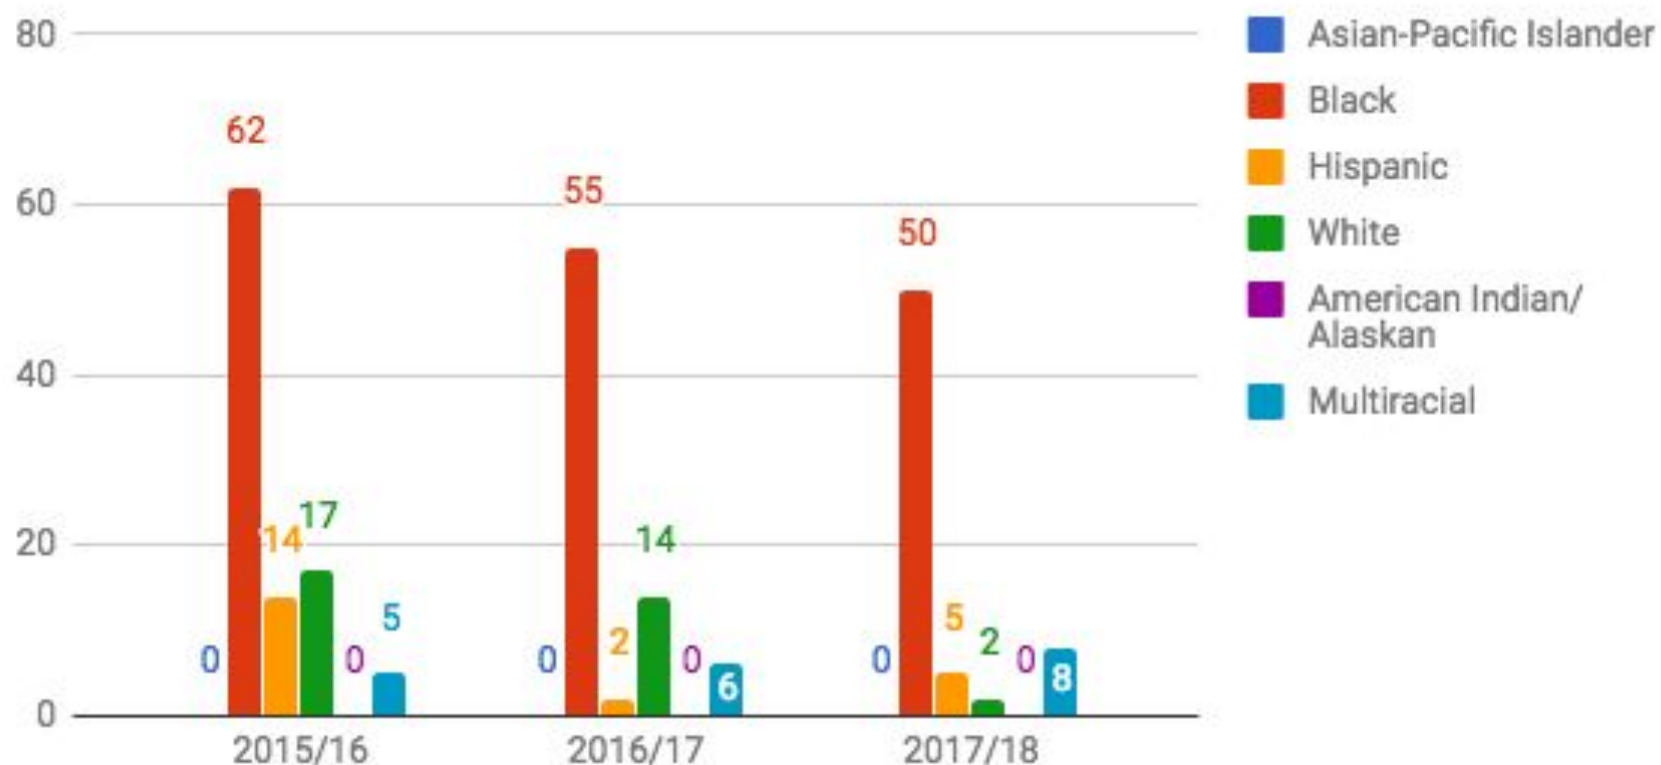

Secondary Discipline & Academic Data

— BOE Study Session —
April 3, 2018

UHS # Students w/ One or More Referrals Over the Last 3 Years

UHS # of Students with Out of School Suspension Over The Last 3 Years